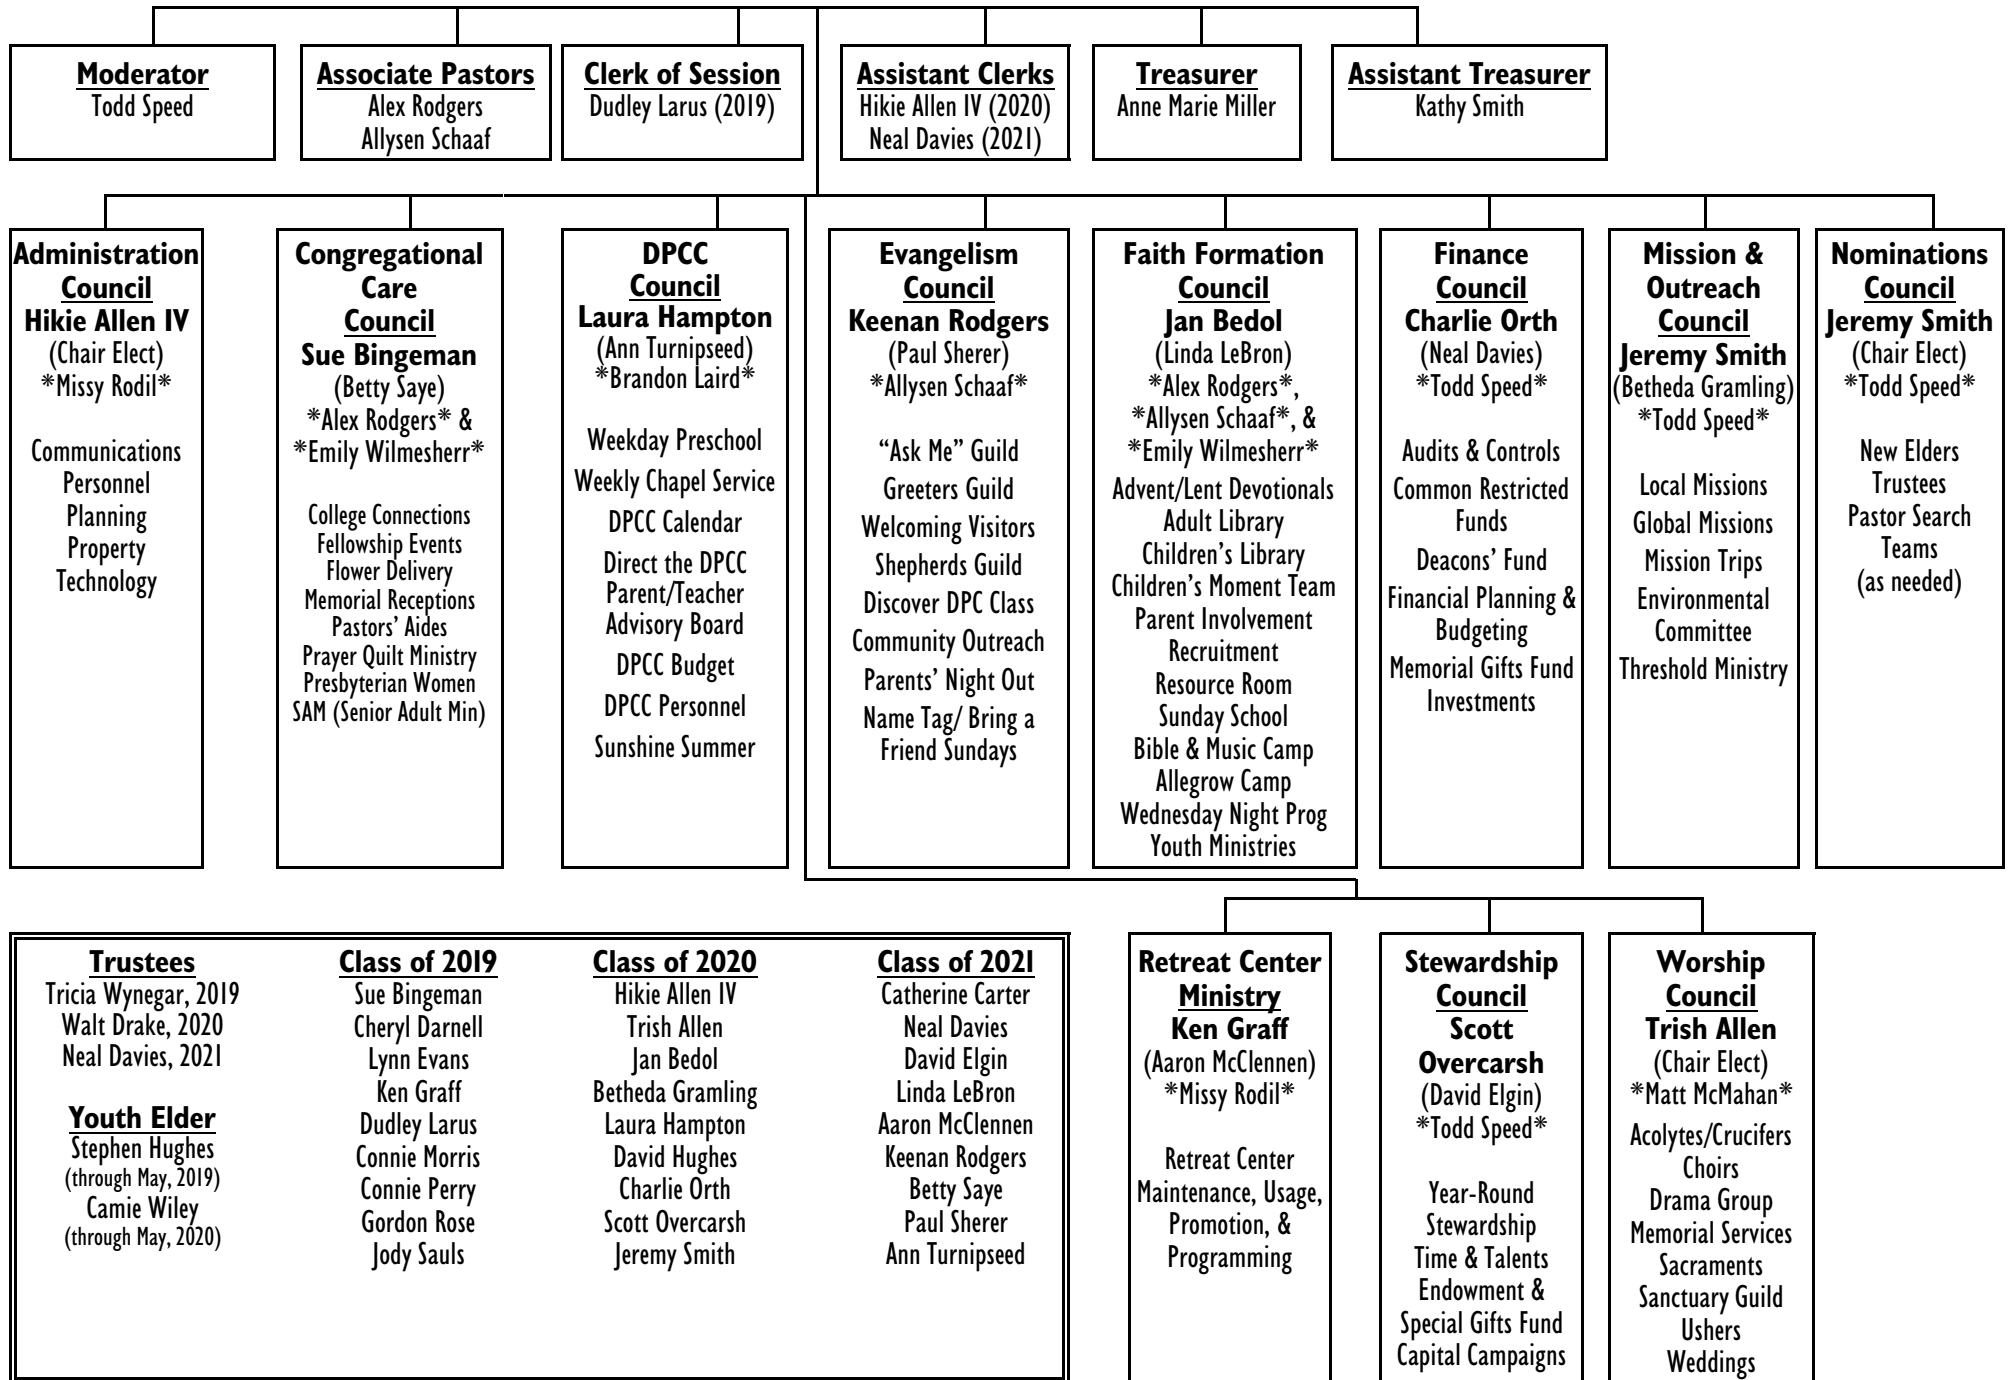

2019 DECATUR PRESBYTERIAN CHURCH Session Organization Chart

Council Legend: **Council Chair** (Chair-Elect) *Staff Resource*